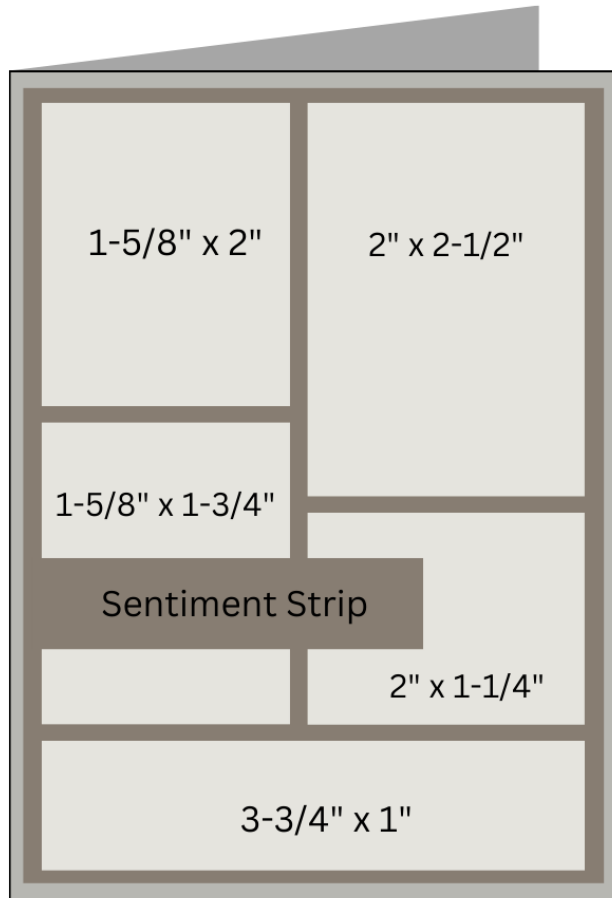

## CARD CONCEPT SHEET (CCS) #2

### DIMENSIONS

Solid Card Stock Base	8.5" x 5.5" - scored at 4.25"
Solid Card Stock Mat Layer 1	4-1/8" x 5-3/8"
Designer Paper #1	1-5/8" x 2"
Designer Paper #2	2" x 2-1/2"
Designer Paper #3	1-5/8" x 1-3/4"
Designer Paper #4	2" x 1-1/4"
Designer Paper #5	3-3/4" x 1"
Sentiment Strip	3/4" x 2-3/4"
Ribbon	3-1/2"