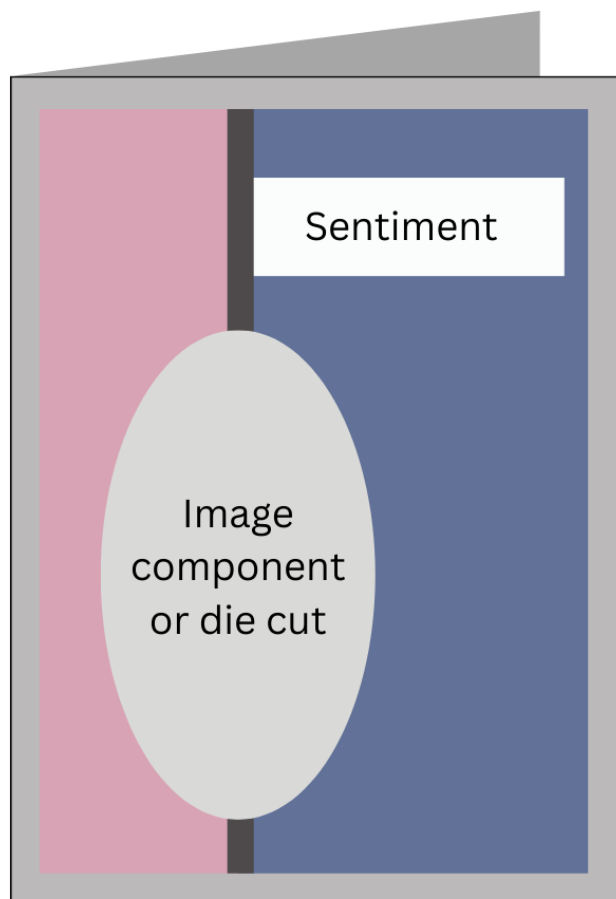

CARD CONCEPT SHEET (CCS) #3

SUPPLIES NEEDED

DIMENSIONS

Solid Card Stock Base	8.5" x 5.5" - scored at 4.25"
Designer Paper #1	1-1/2" x 5-1/4"
Designer Paper #2	2-1/2" x 5-1/4"
Sentiment Strip	1/2" x 2-1/2"
Ribbon	approx. 6" (running vertically)
Embellishments	4-6 pieces

SUPPLIES USED IN SAMPLE CARD ABOVE

•Gray Granite Card Stock •Crumb Cake Card Stock •Pebbled Path Card Stock •Earthen Elegance Designer Series Paper •Pebbled Path Stamp Pad •Neutrals Adhesive Backed Sequins •Wavy Trim