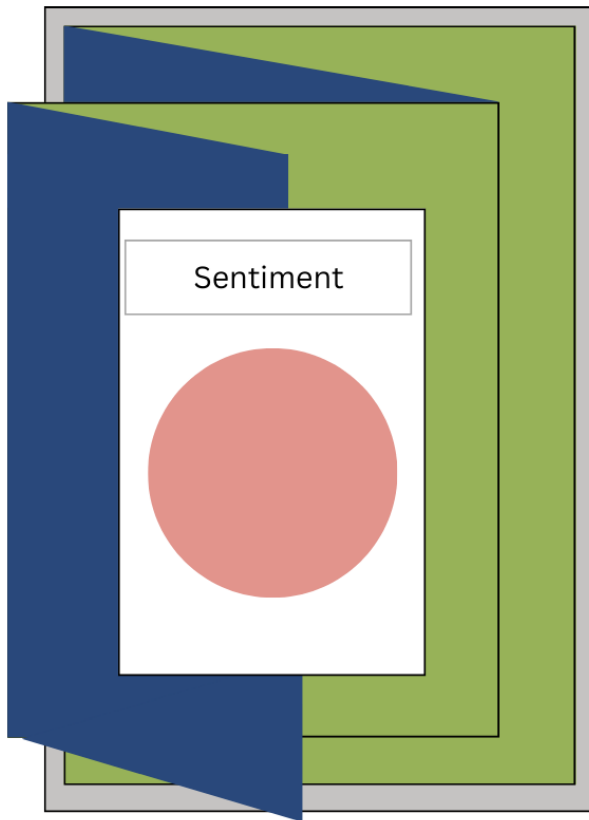

CARD CONCEPT SHEET (CCS) #6

SUPPLIES NEEDED

DIMENSIONS

Solid Card Stock Base

4.25" x 5.5"

Designer Paper #1

5.25" x 12" (scored at 2", 5" & 8")

White Panel

(2) 2.5" x 4" or use a similar size rectangle die

Embellishments

2-3 pieces

SUPPLIES USED IN SAMPLE CARD ABOVE

- Country Bouquet Stamp and Coordinating Punch
- Radiating Stitches Die Set
- Flirty Flamingo Card Stock
- Delightfully Eclectic Designer Series Paper
- Flirty Flamingo Stamp Pad
- Night of Navy Stamp Pad
- Old Olive Stamp Pad
- Garden Green Stamp Pad
- Brushed Brass Butterfly Embellishments